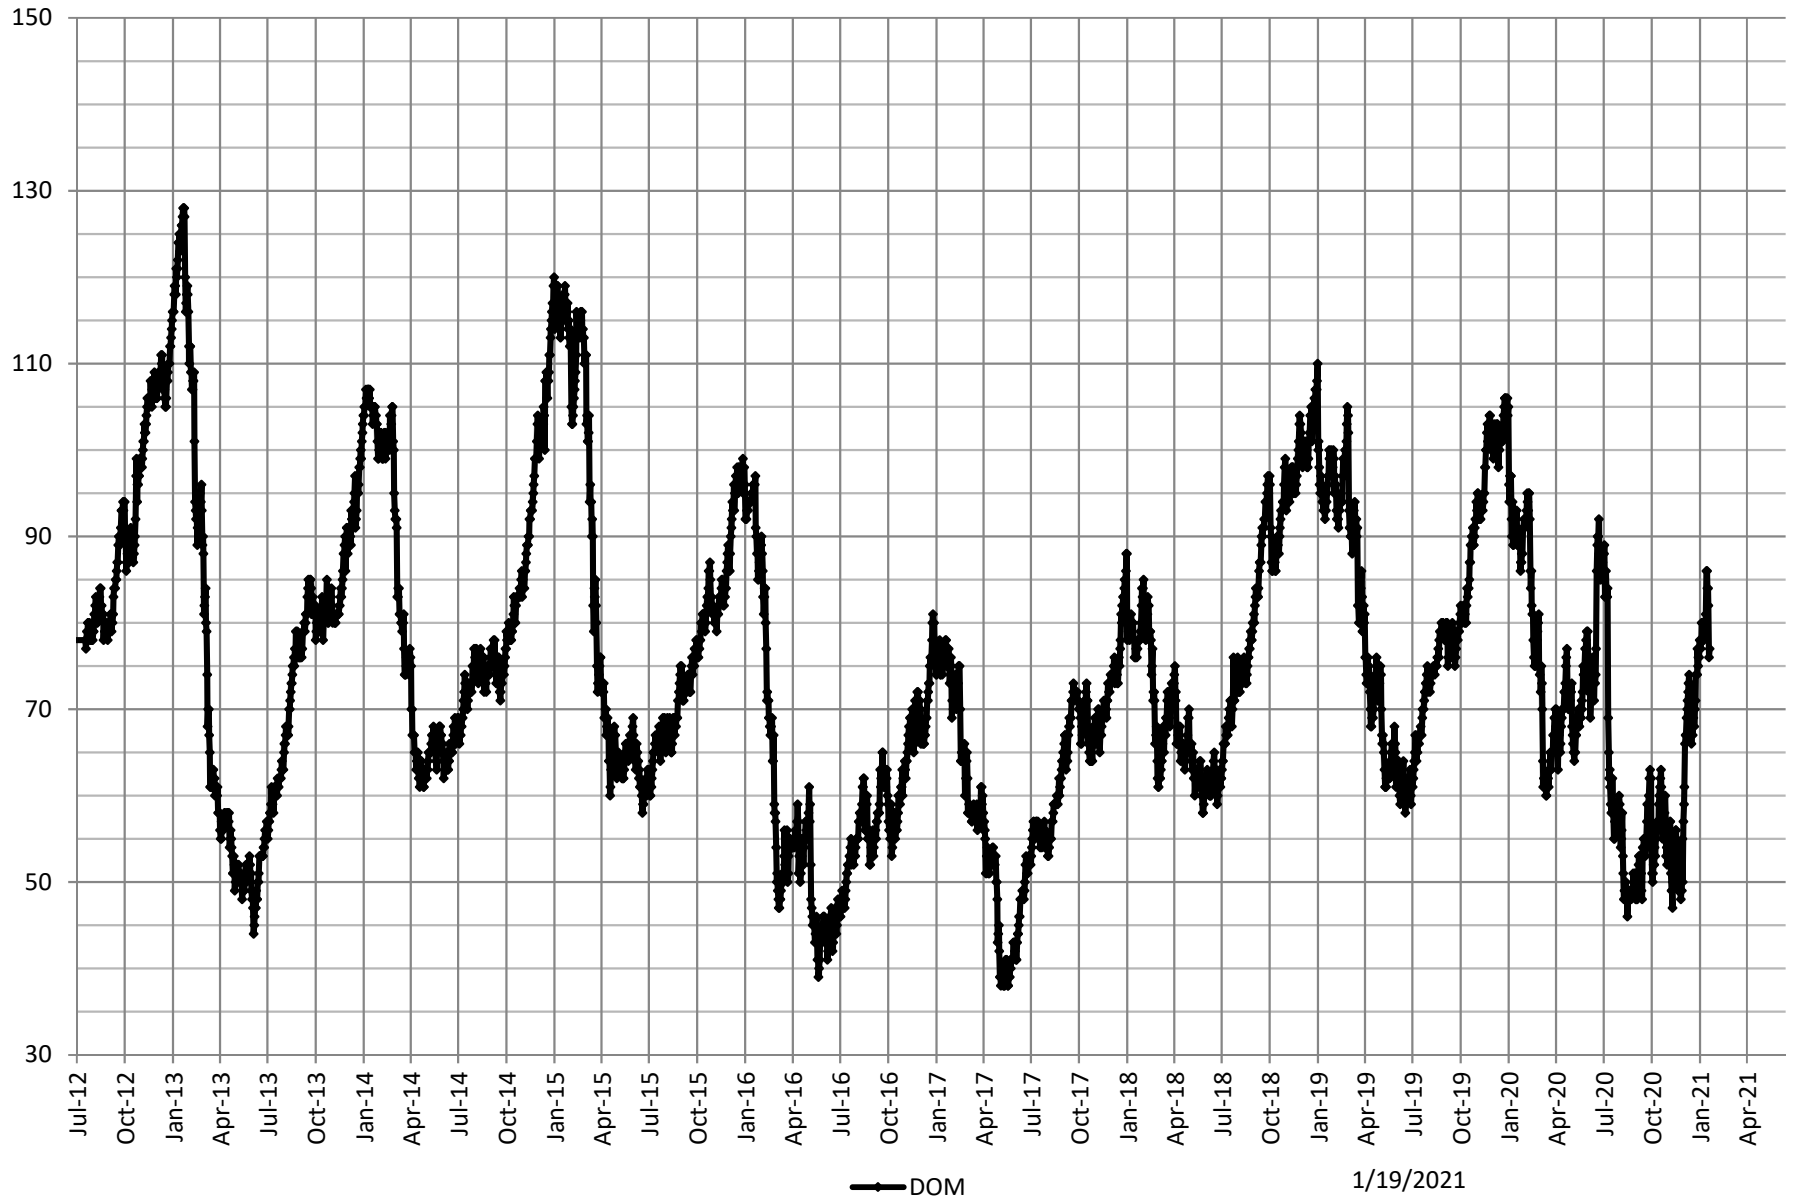

Median Days On Market for Active Listings

DOM

1/19/2021